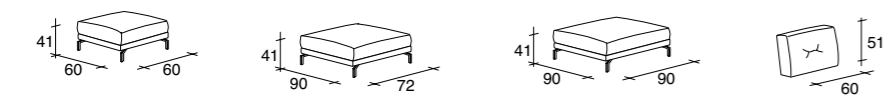

NOTTING-HILL

QUEENSWAY