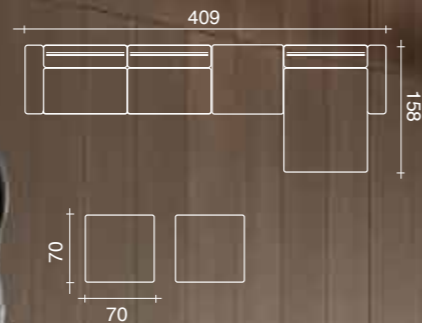

notting-hill / Comp 05

Composizione Composta da:
Divano 3 Posti SX + Pouf da 100
cm. + Penisola DX + Pouf 70X70
cm. + Tavolo Happy

Composition consisting of:
3-seater left hand facing Sofa
+ Pouf 100 cm + right hand
Peninsula + Pouf 70X70 cm +
Happy Table